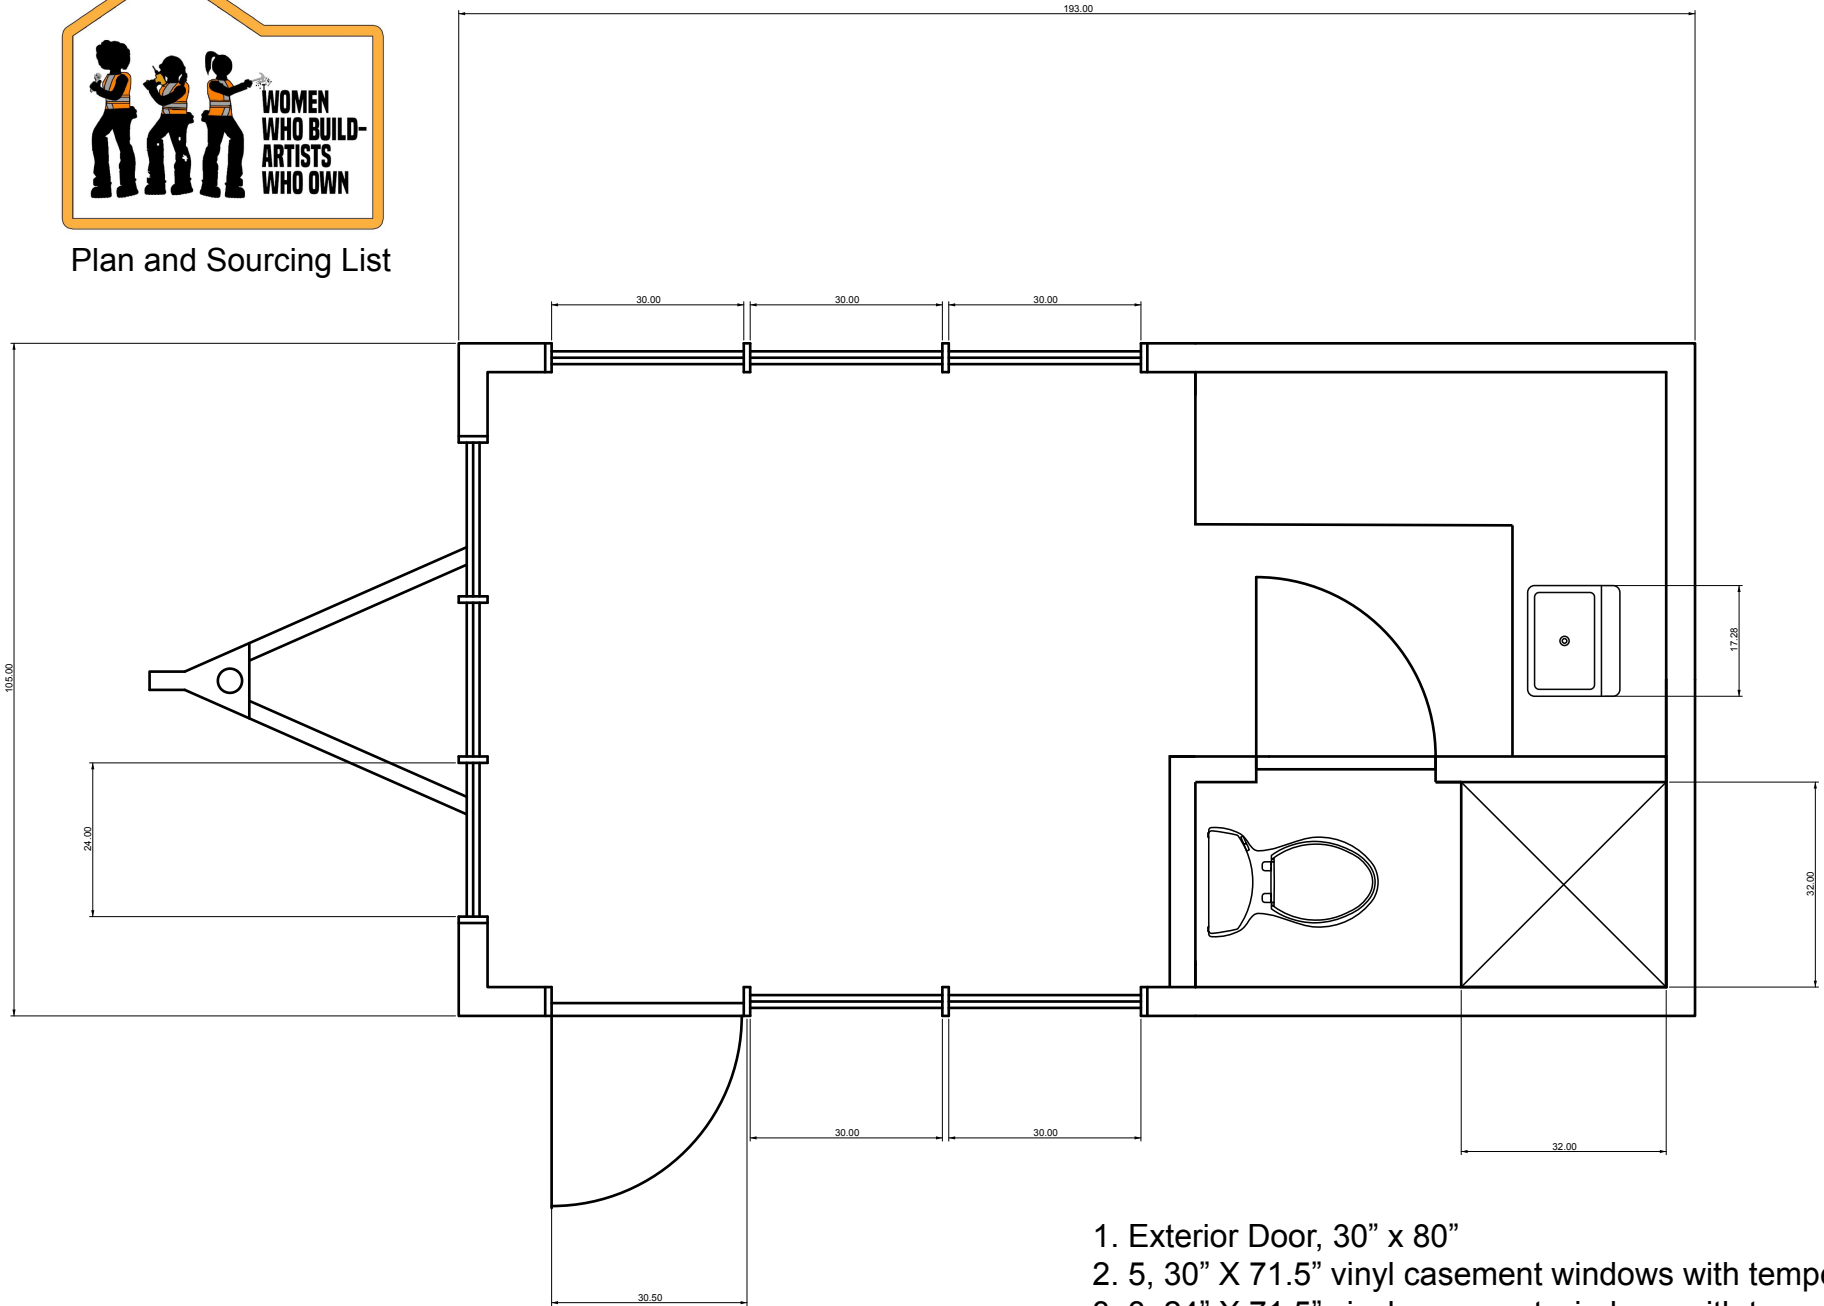

Plan and Sourcing List

1. Exterior Door, 30" x 80"
2. 5, 30" X 71.5" vinyl casement windows with tempered glass
3. 3, 24" X 71.5" vinyl casement windows with tempered glass
4. 5, 30" X 24" vinyl awning windows with tempered glass
5. 3, 24" X 24" vinyl awning windows with tempered glass
6. Kitchen Sink approximately 16" x 20"
7. Interior door, 30" x 80"